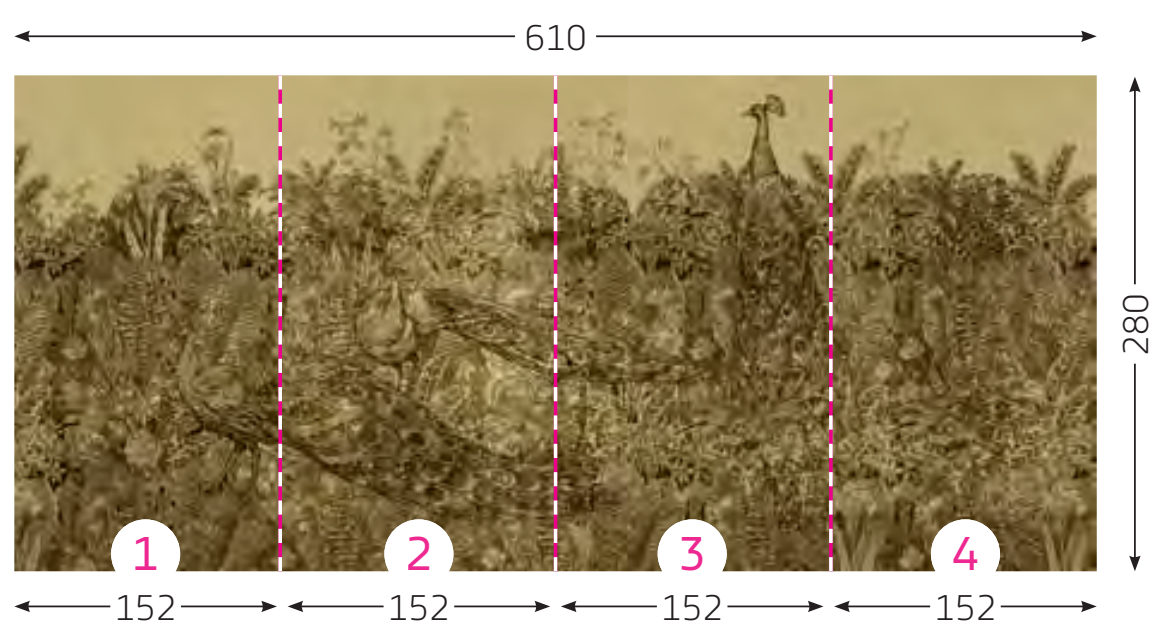

Wallpaper size:
610 x 280 cm

Poster size:
150 x 150 cm

Name:
Birds of Paradise

Design No : 41

Recommended number of parts:
4

Suitable media:

- Kalopsia Media Matt
- Kalopsia Media Gold
- Kalopsia Media Silver