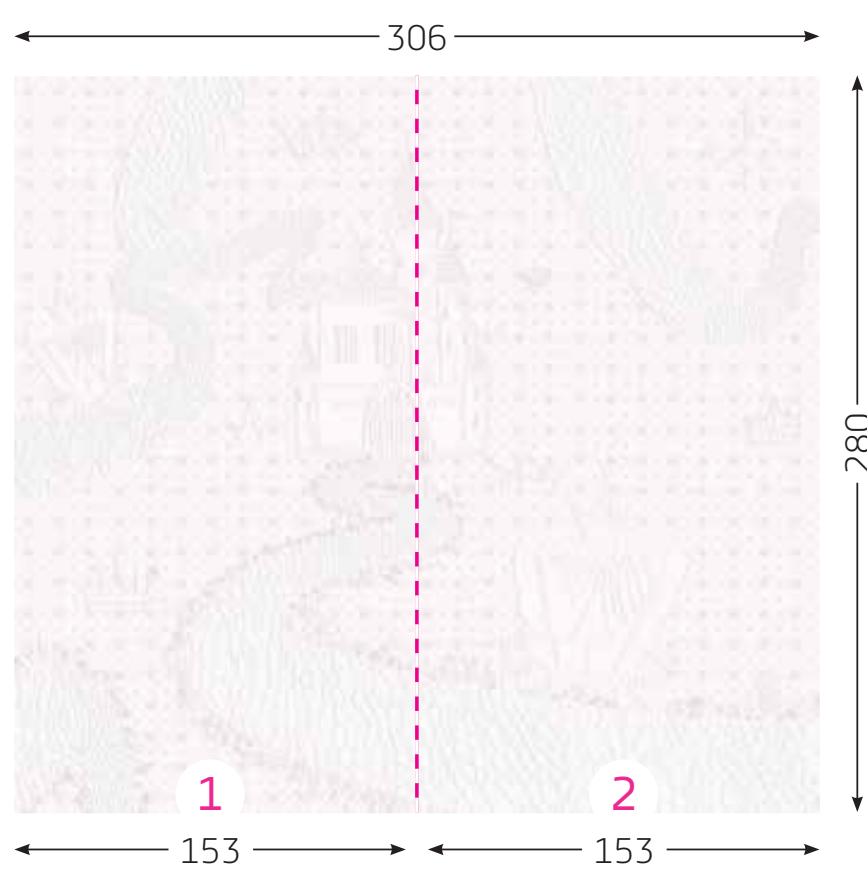

Wallpaper size:
459 x 280 cm

Poster size:
150 x 110 cm

Name:
Jungle

Design No : 43
Recommended
number of parts:
3

Suitable media:
• Kalopsia
Media Matt

KALOPSIA

Colour :- White
Width :- 1.60m
Weight :- 300g/ m²
Non-foamed material :- 0.30mm
Structure :- up to 1mm
Roll length :- 50m
Fire resistance :- EN 13501-1 : C-s1 | d0
www.kalopsia.art

Tested by.

Very good Wall pasting Extra washable PVC free

Also available in:

Grey

Canvas:
60 x 60 cm

Wallpaper size:
306 x 280 cm

Poster size:
100 x 150 cm

Name:
Princess and Frog

Tested by.

Very good Wall pasting Extra washable PVC free

Wallpaper size:
306 x 280 cm

Poster size:
150 x 110 cm

Name:
Magic Rain

Design No : 47

Recommended
number of parts:
2

Suitable media:

Tested by.

Very good  Wall pasting  Extra washable  PVC free 

Wallpaper size:
306 x 280 cm

Poster size:
100 x 150 cm

Name:
Friends

Design No : 48

Recommended
number of parts:
2

Suitable media: