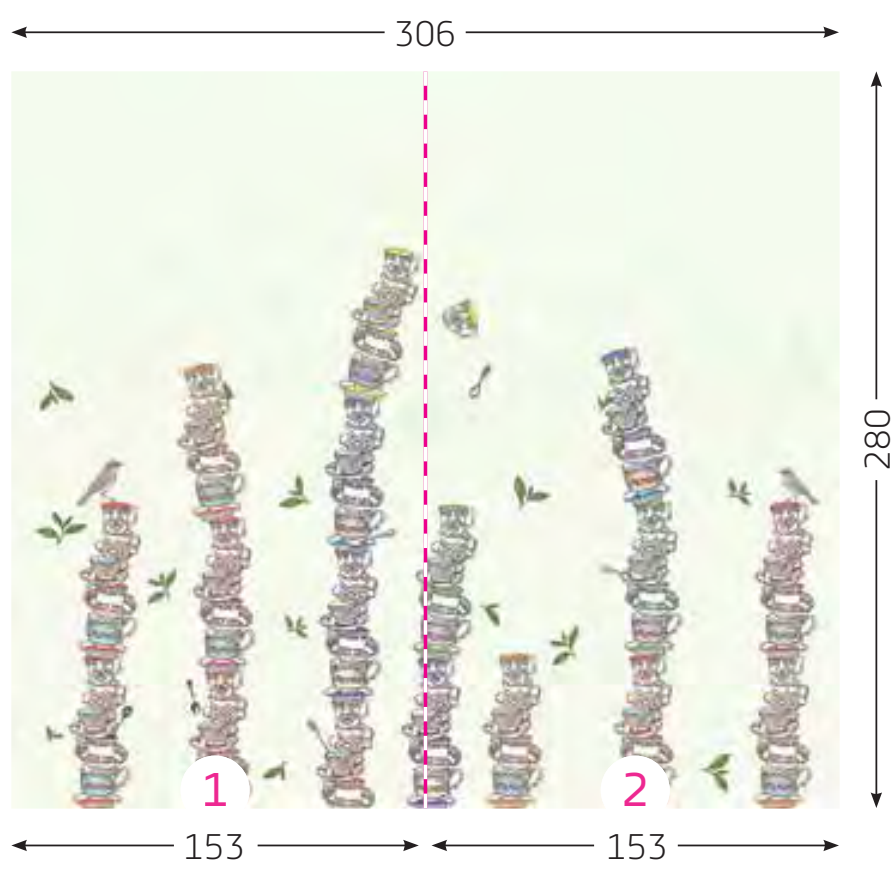

Tested by.

AgBB

ECO INSTITUT

A+

PVC free

Wallpaper size:
306 x 280 cm

Poster size:
110 x 150 cm

Name:
Tea Time
Design No : 50
Recommended
number of parts:
2
Suitable media:
• Kalopsia
Media Matt