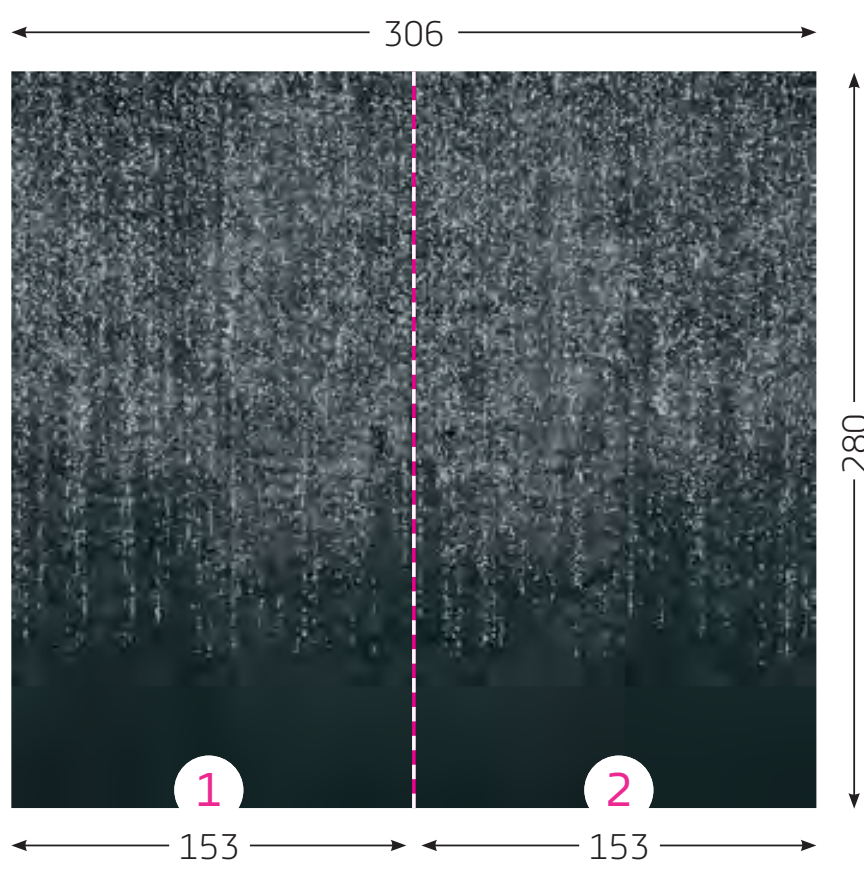

Wallpaper size:
459 x 280 cm

Poster size:
150 x 110 cm

Name:
Jungle

Design No : 43
Recommended
number of parts:
3

Suitable media:
• Kalopsia
Media Matt

KALOPSIA

Colour :- White
Width :- 1.60m
Weight :- 300g/ m²
Non-foamed material :- 0.30mm
Structure :- up to 1mm
Roll length :- 50m
Fire resistance :- EN 13501-1 : C-s1 | d0
www.kalopsia.art

Tested by.

Very good Wall pasting Extra washable PVC free

Also available in:

Grey

Canvas:
60 x 60 cm

Wallpaper size:
306 x 280 cm

Poster size:
100 x 150 cm

Name:
Princess and Frog

Tested by.

Very good Wall pasting Extra washable PVC free

Wallpaper size:
306 x 280 cm

Poster size:
150 x 110 cm

Name:
Magic Rain

Design No : 47

Recommended
number of parts:
2

Suitable media:

Tested by.

Very good  Wall pasting  Extra washable  PVC free 

Wallpaper size:
306 x 280 cm

Poster size:
100 x 150 cm

Name:
Friends

Design No : 48

Recommended
number of parts:
2

Suitable media: