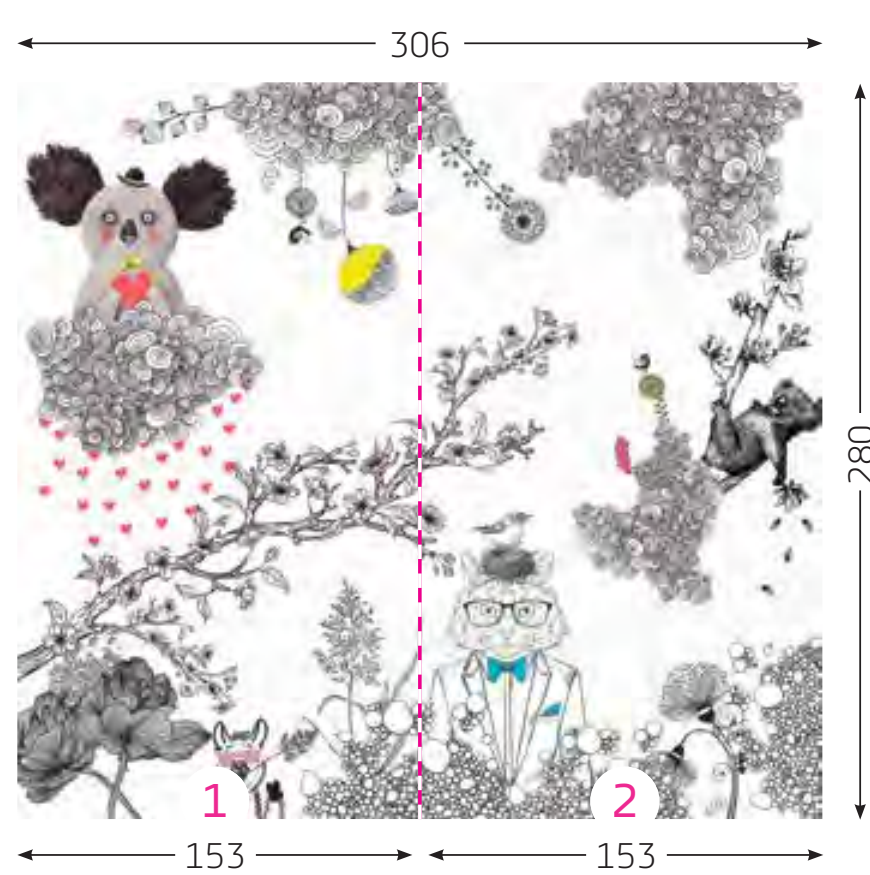

Wallpaper size:
459 x 280 cm

Poster size:
150 x 110 cm

Name:
Jungle

Design No : 43
Recommended
number of parts:
3

Suitable media:
• Kalopsia
Media Matt

KALOPSIA

Colour :- White
Width :- 1.60m
Weight :- 300g/ m²
Non-foamed material :- 0.30mm
Structure :- up to 1mm
Roll length :- 50m
Fire resistance :- EN 13501-1 : C-s1 | d0
www.kalopsia.art

Tested by.

Very good Wall pasting Extra washable PVC free

Wallpaper size:
306 x 280 cm

Poster size:
150 x 110 cm

Name:
Magic Rain

Design No : 47

Recommended
number of parts:
2

Suitable media:

Tested by.

Very good  Wall pasting  Extra washable  PVC free 

Wallpaper size:
306 x 280 cm

Poster size:
100 x 150 cm

Name:
Friends

Design No : 48

Recommended
number of parts:
2

Suitable media:

Tested by.

AgBB

ECO INSTITUT

A+

PVC free

Wallpaper size:
306 x 280 cm

Poster size:
110 x 150 cm

Name:
Tea Time
Design No : 50
Recommended
number of parts:
2
Suitable media:
• Kalopsia
Media Matt