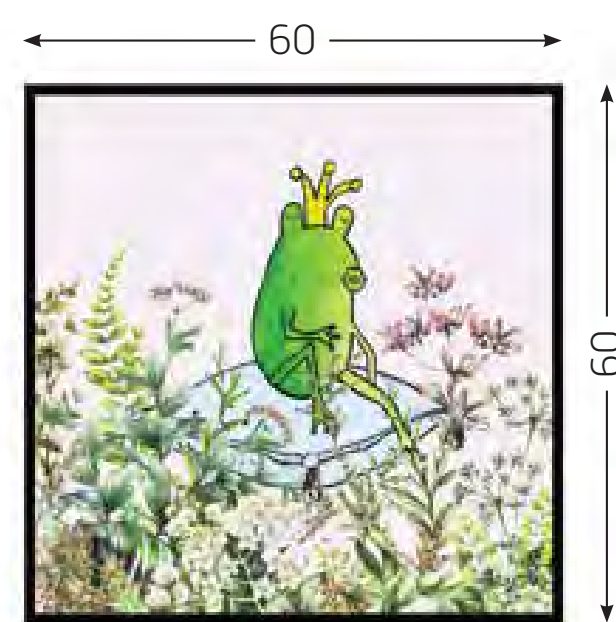

Wallpaper size:
459 x 280 cm

Poster size:
150 x 110 cm

Name:
Jungle

Design No : 43
Recommended
number of parts:
3

Suitable media:
• Kalopsia
Media Matt

KALOPSIA

Colour :- White
Width :- 1.60m
Weight :- 300g/ m²
Non-foamed material :- 0.30mm
Structure :- up to 1mm
Roll length :- 50m
Fire resistance :- EN 13501-1 : C-s1 | d0
www.kalopsia.art

Very good

Wall pasting

Extra washable

PVC free

Tested by.

eco
INSTITUT

Wallpaper size:
500 x 400 cm

Poster size:
150 x 110 cm

Tested by.

Very good Wall pasting Extra washable PVC free

Also available in:

Grey

Canvas:
60 x 60 cm

Wallpaper size:
306 x 280 cm

Poster size:
100 x 150 cm

Name:
Princess and Frog

Tested by.

Very good Wall pasting Extra washable PVC free

Wallpaper size:
306 x 280 cm

Poster size:
150 x 110 cm

Name:
Magic Rain

Design No : 47

Recommended
number of parts:
2

Suitable media: