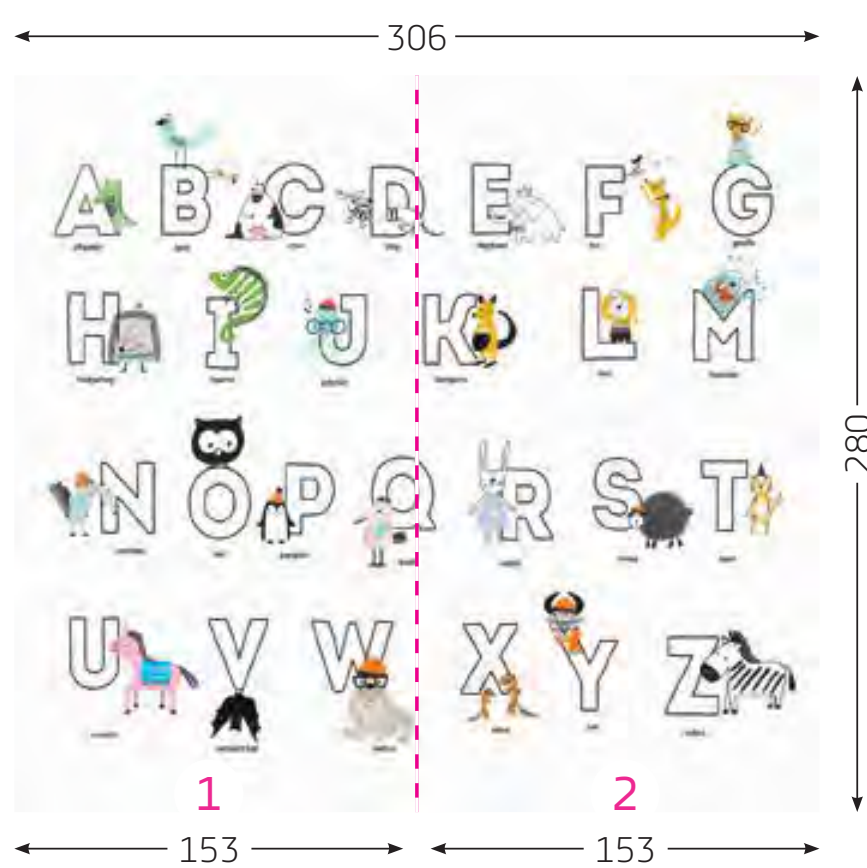

Tested by.

AgBB

ECO INSTITUT

A+

PVC free

Wallpaper size:
306 x 280 cm

Poster size:
110 x 150 cm

Name:
Tea Time
Design No : 50
Recommended
number of parts:
2
Suitable media:
• Kalopsia
Media Matt

ECO INSTITUTE

A+

Very good Wall pasting Extra washable PVC free

Wallpaper size:
306 x 280 cm

Poster size:
150 x 100 cm

Name:
Funky ABC
Design No : 51
Recommended
number of parts:
2
Suitable media:
• Kalopsia
Media Matt

L
lion

M
monster

N
penguin

O
penguin

P
penguin

Q
quail

R
rabbit

S
sheep

T
tiger

Wallpaper size:
306 x 280 cm

Poster size:
100 x 150 cm

Name:
Animal ABC

Design No : 52

Recommended
number of parts:
2

Suitable media:

- Kalopsia
Media Matt