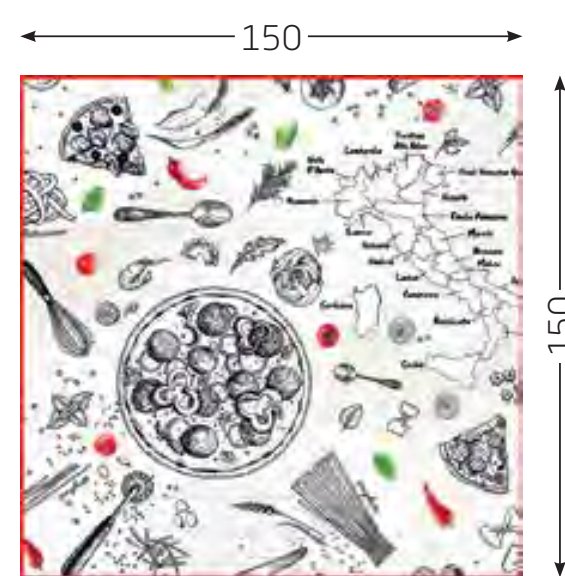

Tested by.

Very good  Wall pasting  Extra washable  PVC free 

Wallpaper size:
306 x 280 cm

Poster size:
100 x 150 cm

Name:
Friends

Design No : 48

Recommended
number of parts:
2

Suitable media:

Black

Wallpaper size:
500 x 400 cm

Poster size:
150 x 150 cm

Name:
Pizzeria
Design No : 49
Recommended
number of parts:
4
Suitable media:
• Kalopsia
Media Matt

THE BEST
PIZZA
authentic Italian pizza.

Deliziosa!