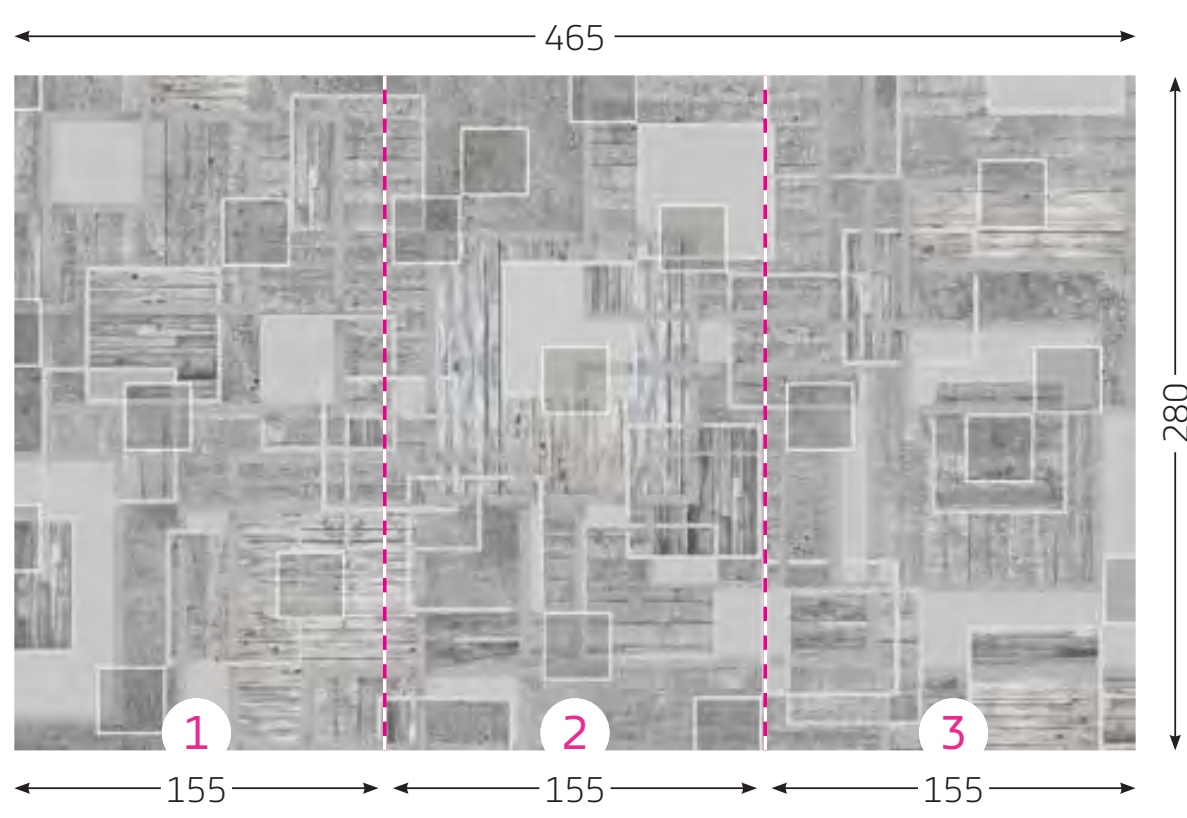

T
tiger

Wallpaper size:
306 x 280 cm

Poster size:
100 x 150 cm

Name:
Animal ABC

Design No : 52

Recommended
number of parts:
2

Suitable media:

- Kalopsia
Media Matt

Very good  Wall pasting  Extra washable  PVC free 

Wallpaper size:
465 x 280 cm

Poster size:
150 x 150 cm

Name:
Wood & Concerte
Design No : 53
**Recommended
number of parts:**
3

Suitable media:

- Kalopsia Media Matt
- Kalopsia Media Pearlescent
- Kalopsia Media Gold
- Kalopsia Media Silver